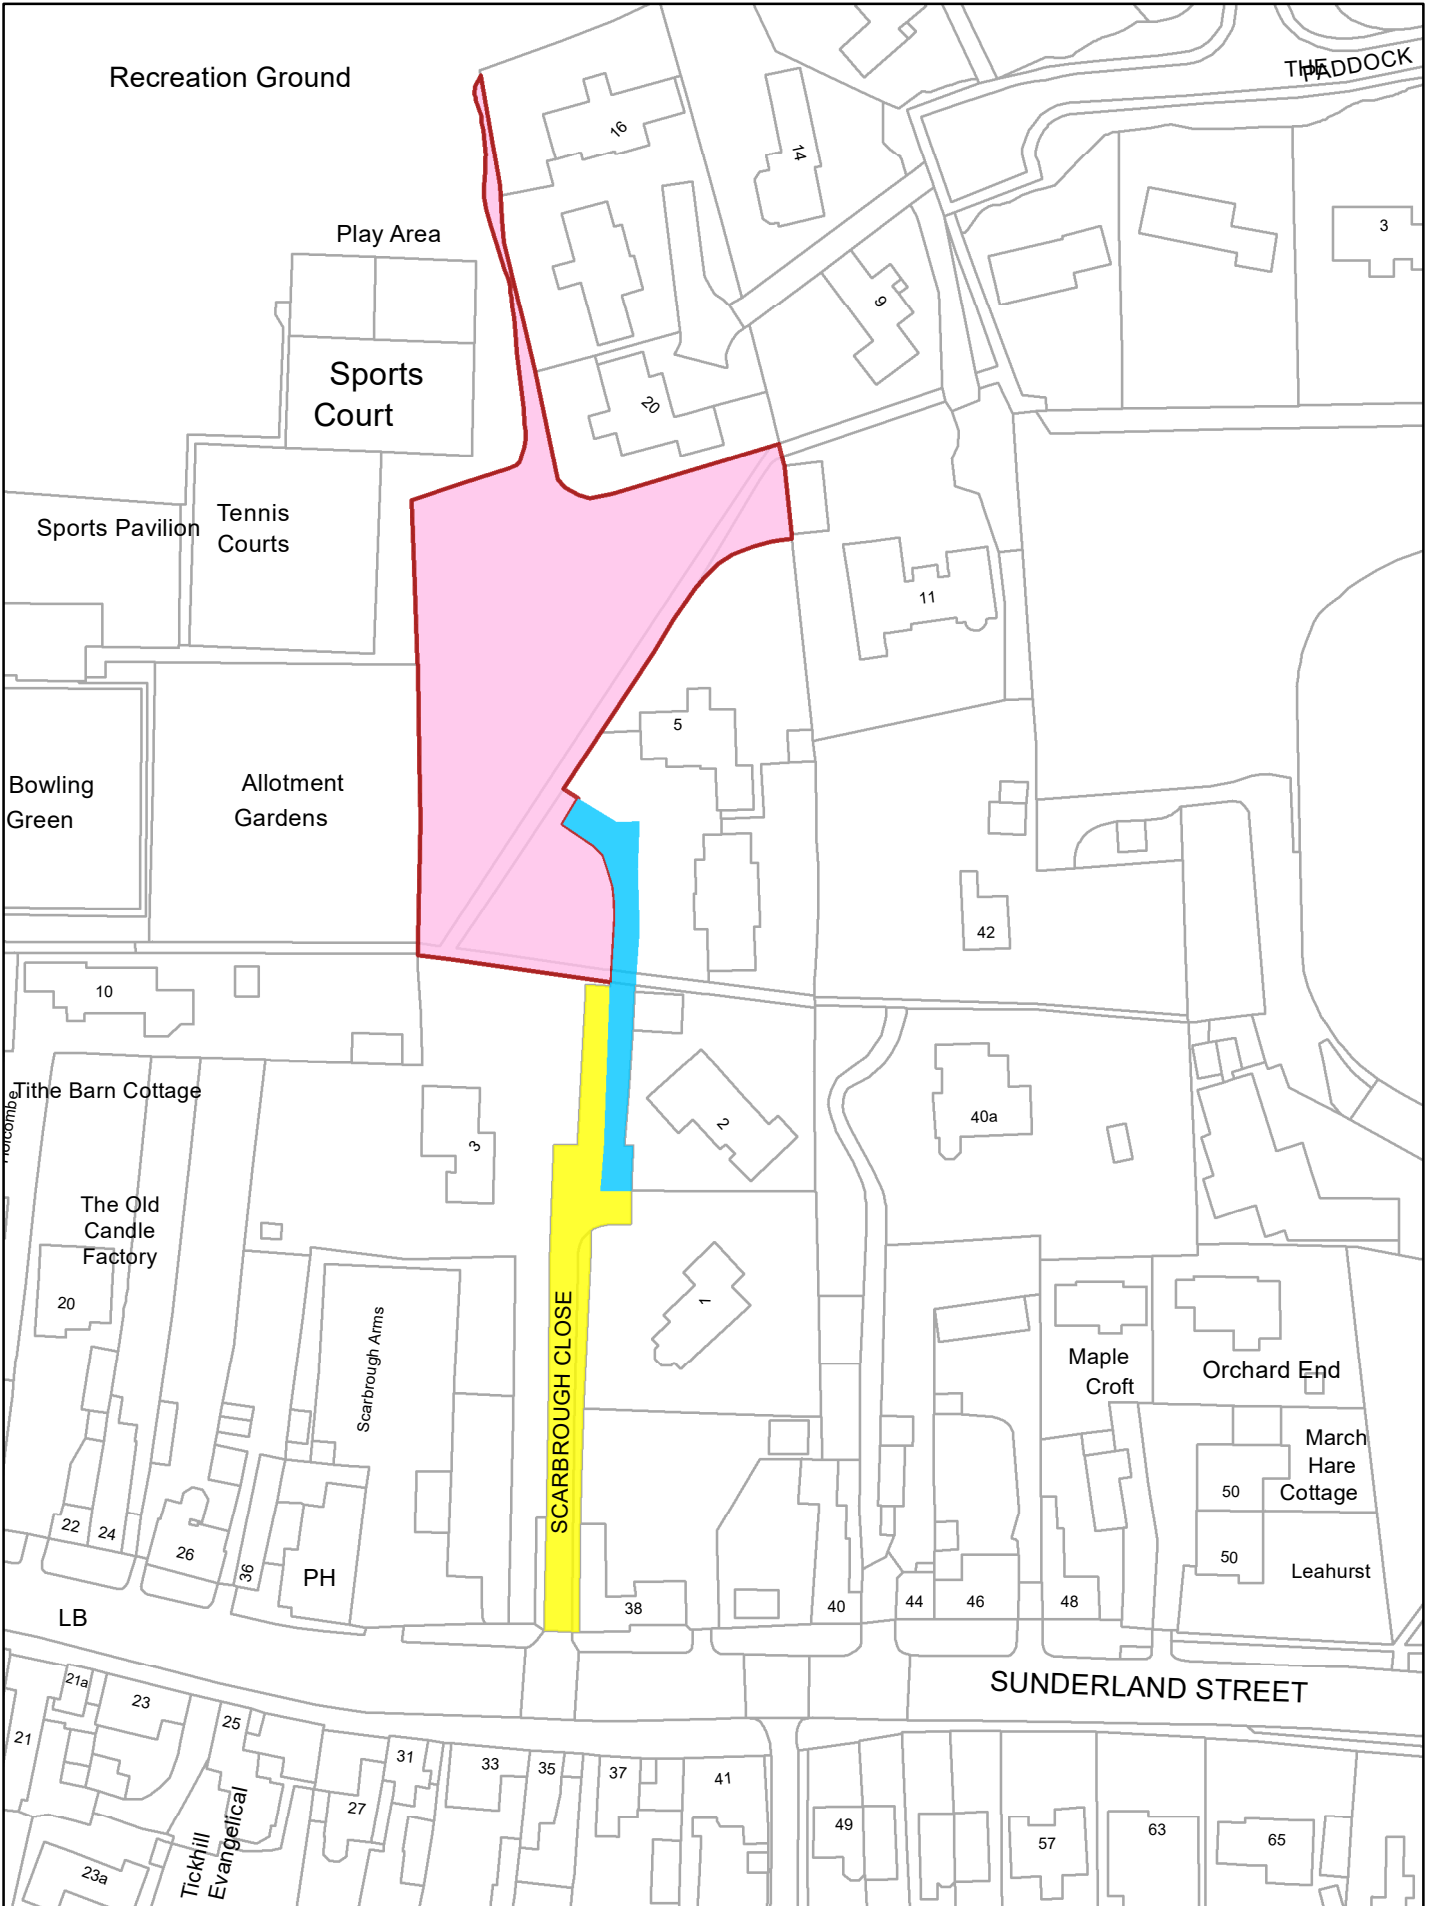

Plan referred to

Doncaster Council

(c) Crown copyright. License Number 100019782. 2009.	Completed By :	Map Reference:	Date :	Scale :
(c) Copyright GeoInformation Group 1997, 2002, 2005 and 2007.	Laurafe	AssetManagement_LM over	11/01/2023_migrated	1:250